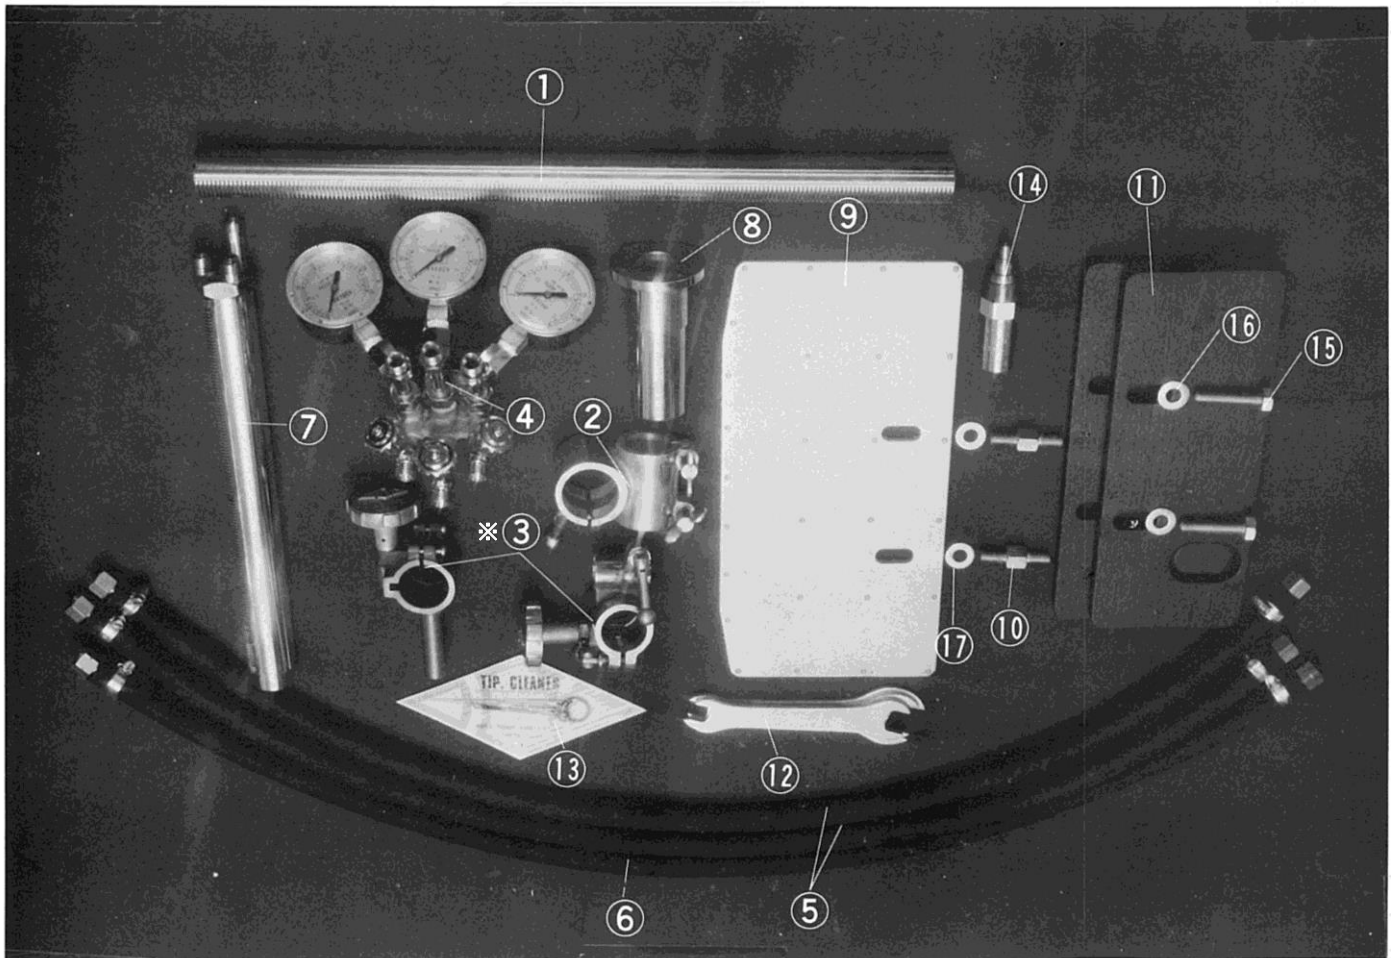

IK-12max3 TORCH EPOCH-300

ITEM No.	PART NAME	Qty	STOCK No.	REMARKS
1	Pipe arm	1	60030321	500mm
2	Arm holder	1	60030301	
3	Torch holder assembly	1	60030367	※
4	Distributor	1	60013351	Except U.S.A.
		(1)	60013352	U.S.A. only
		(1)	60013357	K.E. only
5	House for oxygen	2	60030368	Except U.S.A.
		(2)	60030369	U.S.A. only
6	Hose for gas	1	60030370	Except U.S.A.
		(1)	6003 0371	U.S.A. only
7	Torch	1	60010751	Except U.S.A.
		(1)	60010752	U.S.A. only

ITEM No.	PART NAME	Qty	STOCK No.	REMARKS
8	Stand	1	60030378	
9	Heat shield	1	60030379	
10	Stud bolt	2	60030380	
11	Weight	2	60030346	
12	Spanner set	1	60030309	
13	Tip cleaner	1	60030311	
14	Tip	2	DB19401A	
15	Hexagon bolt	2	6C021045	BH-10×45
16	Washer	2	6D500100	WF-10
17	Nut	2	6D010100	NH-10
	Washer	2	6D500100	WF-10

※ We have marked a line to match the scale, but we do not guarantee accuracy.
Please use this as a guide.
The line is not attached when purchasing individual parts. Mark it when replacing parts.

IK-12max3 TORCH EPOCH-300

※ We have marked a line to match the scale, but we do not guarantee accuracy.
Please use this as a guide.
The line is not attached when purchasing individual parts. Mark it when replacing parts.

ITEM No.	PART NAME	Qty	STOCK No.	REMARKS
18	Crank handle	1	60030313	
19	Arm holder	1	60030314	
20	Wing bolt	2	60030315	
21	Distributor body	1	60013303	Except U.S.A.
		(1)	60013304	U.S.A. only
22	Distributor bracket	1	60013305	
23	Valve for jet oxygen	1	60015251	Except K.E. ★
		(1)	60015252	K.E. only ★
24	Valve for preheat oxygen	1	60015255	Except K.E. ★
		(1)	60015258	K.E. only ★
25	Valve for gas	1	60015257	★
26	O-ring	1	6E900001	KS-5 ★
27	Connection nipple (1)	1	60013401	Except U.S.A.
		(1)	60013402	U.S.A. only
28	Connection nipple (2)	1	60013403	Except U.S.A.
		(1)	60013404	U.S.A. only
29	Connection nipple (3)	1	60013405	Except U.S.A.
		(1)	60013406	U.S.A. only