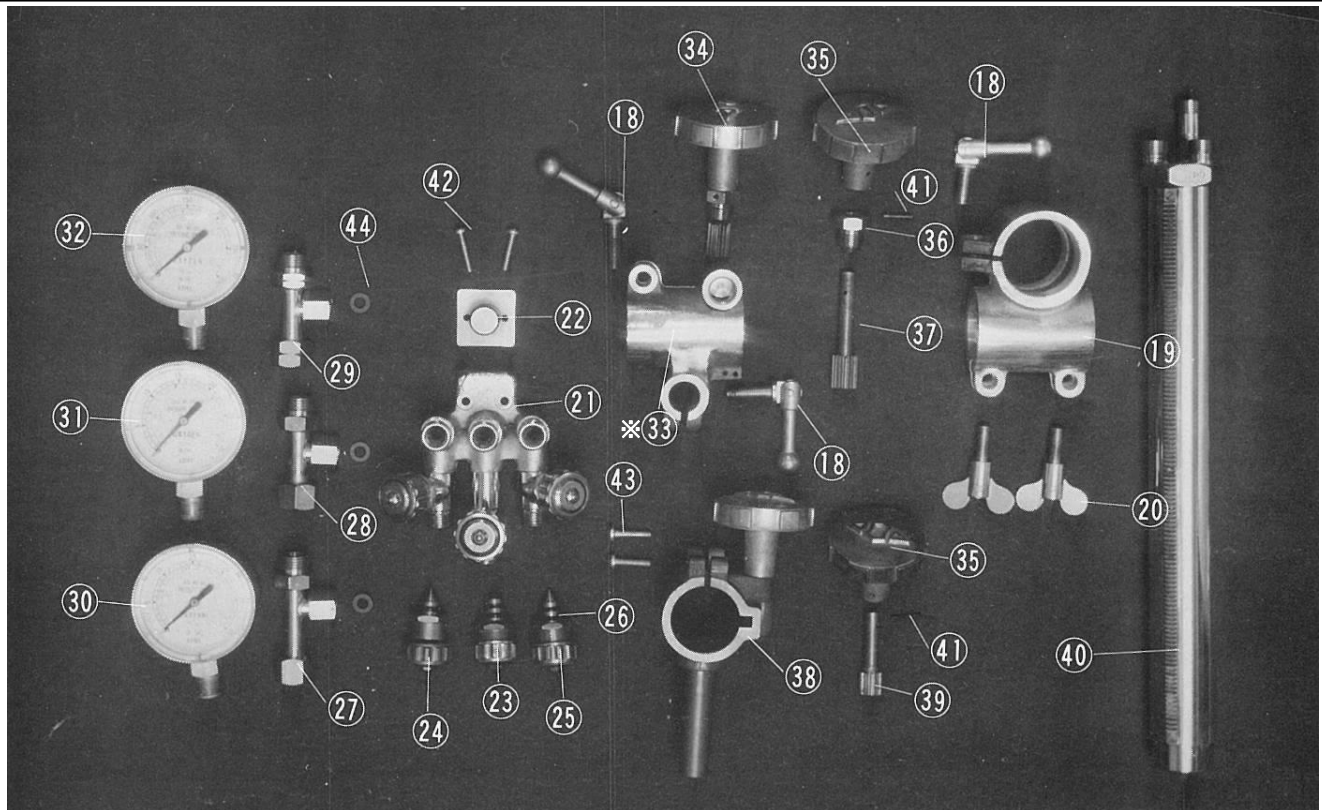

IK-12max3 TORCH EPOCH-300

ITEM No.	PART NAME	Qty	STOCK No.	REMARKS
1	Pipe arm	1	60030321	500mm
2	Arm holder	1	60030301	
3	Torch holder assembly	1	60030367	※
4	Distributor	1	60013351	Except U.S.A.
		(1)	60013352	U.S.A. only
		(1)	60013357	K.E. only
5	House for oxygen	2	60030368	Except U.S.A.
		(2)	60030369	U.S.A. only
6	Hose for gas	1	60030370	Except U.S.A.
		(1)	6003 0371	U.S.A. only
7	Torch	1	60010751	Except U.S.A.
		(1)	60010752	U.S.A. only

ITEM No.	PART NAME	Qty	STOCK No.	REMARKS
8	Stand	1	60030378	
9	Heat shield	1	60030379	
10	Stud bolt	2	60030380	
11	Weight	2	60030346	
12	Spanner set	1	60030309	
13	Tip cleaner	1	60030311	
14	Tip	2	DB19401A	
15	Hexagon bolt	2	6C021045	BH-10×45
16	Washer	2	6D500100	WF-10
17	Nut	2	6D010100	NH-10
	Washer	2	6D500100	WF-10

※ We have marked a line to match the scale, but we do not guarantee accuracy.
Please use this as a guide.
The line is not attached when purchasing individual parts. Mark it when replacing parts.

IK-12max3 TORCH EPOCH-300

※ We have marked a line to match the scale, but we do not guarantee accuracy.
Please use this as a guide.
The line is not attached when purchasing individual parts. Mark it when replacing parts.

ITEM No.	PART NAME	Qty	STOCK No.	REMARKS
18	Crank handle	1	60030313	
19	Arm holder	1	60030314	
20	Wing bolt	2	60030315	
21	Distributor body	1	60013303	Except U.S.A.
		(1)	60013304	U.S.A. only
22	Distributor bracket	1	60013305	
23	Valve for jet oxygen	1	60015251	Except K.E. ★
		(1)	60015252	K.E. only ★
24	Valve for preheat oxygen	1	60015255	Except K.E. ★
		(1)	60015258	K.E. only ★
25	Valve for gas	1	60015257	★
26	O-ring	1	6E900001	KS-5 ★
27	Connection nipple (1)	1	60013401	Except U.S.A.
		(1)	60013402	U.S.A. only
28	Connection nipple (2)	1	60013403	Except U.S.A.
		(1)	60013404	U.S.A. only
29	Connection nipple (3)	1	60013405	Except U.S.A.
		(1)	60013406	U.S.A. only