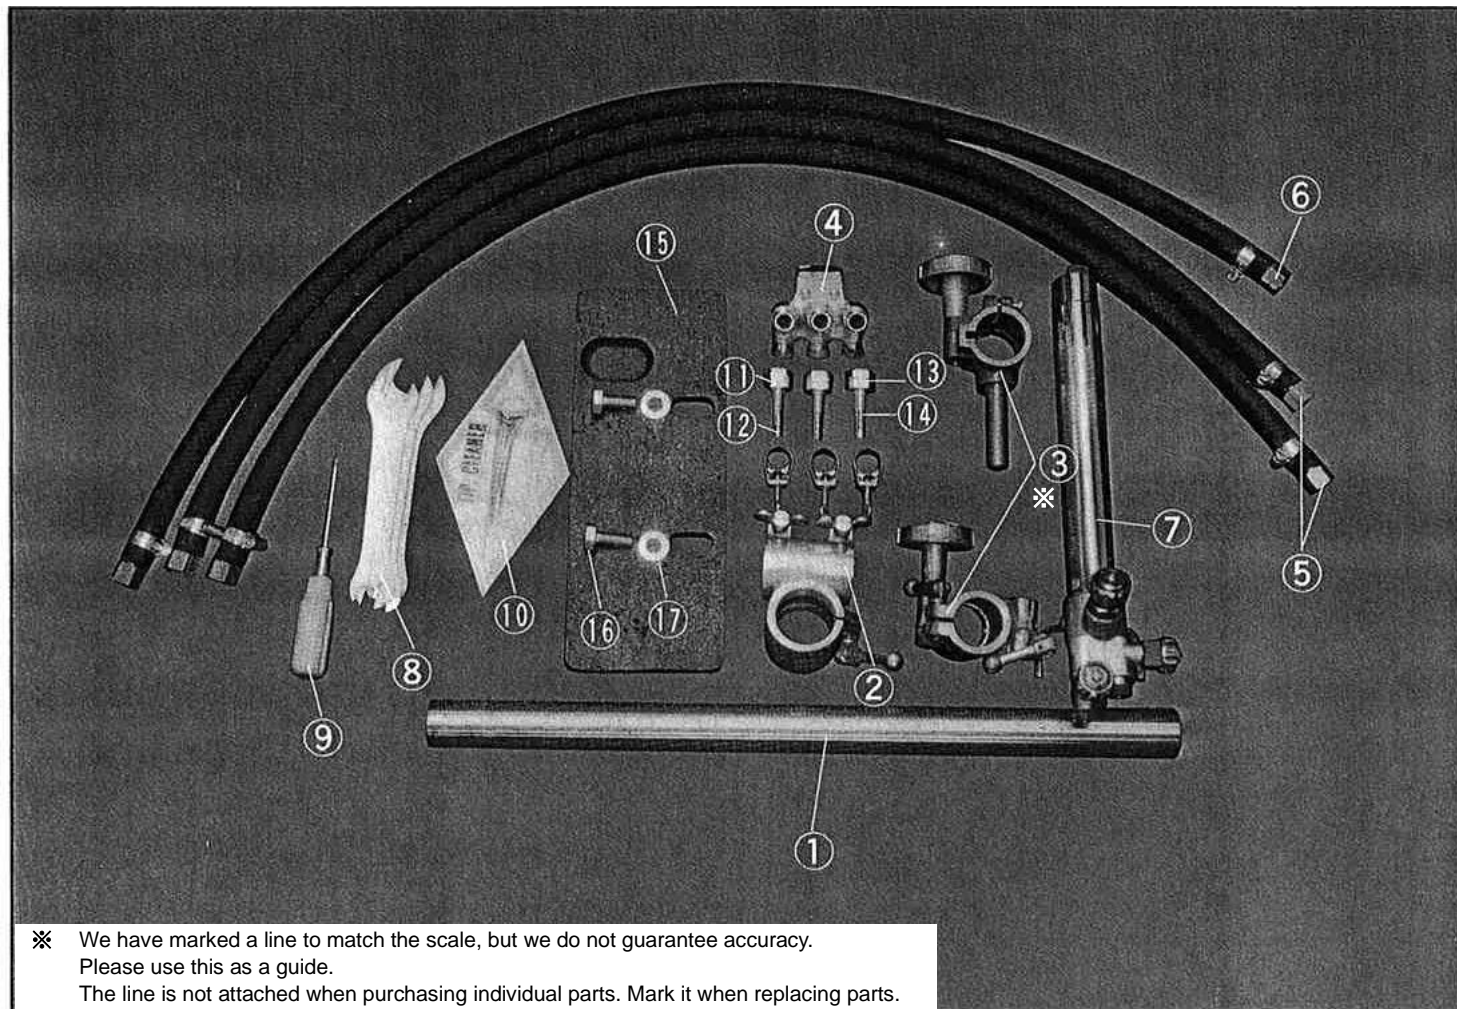

DIAGRAMS & PARTS LIST

IK-12max3 TORCH L-100

6W400009-3

DIAGRAM

※ We have marked a line to match the scale, but we do not guarantee accuracy.
Please use this as a guide.
The line is not attached when purchasing individual parts. Mark it when replacing parts.

PARTS LIST

ITEM No.	PART NAME	Qty	STOCK No.	REMARKS
1	Pipe arm	1	60030321	500mm
2	Arm holder unit	1	60030301	
3	Torch holder assembly	1	60030367	※
4	Distributor	1	60013301	Except U.S.A.
	Distributor	1	60013302	U.S.A. only
5	Hose for oxygen	2	60030368	Except U.S.A.
	Hose for oxygen		60030369	U.S.A. only
6	Hose for gas	1	60030370	Except U.S.A.
	Hose for gas		60030371	U.S.A. only
7	Torch	1	60010701	Except U.S.A.
	Torch		60010702	U.S.A. only

ITEM No.	PART NAME	Qty	STOCK No.	REMARKS
8	Spanner	1	60030309	
9	Screw driver	1	60030310	
10	Tip cleaner	1	60030311	
11	Nut for oxygen	2	60015001	Except U.S.A. M16xP1.5
12	Hose connector	2	60015003	Except U.S.A. 5/16
13	Nut for gas	1	60015002	Except U.S.A. M16xP1.5 Right
14	Hose connector	1	60015004	3/8
15	Weight	1	60030346	
16	Hex bolt	2	6C011035	BH-10x35
17	Washer	2	6D500100	WF-10

PARTS RIST

ITEM No.	PART NAME	Qty	STOCK No.	REMARKS
18	Crank handle	1	60030313	
19	Arm holder base	1	60030314	
20	Wing bolt	3	60030315	
21	Cross feed holder	1	60030372	With key
22	Cross feed handle assembly	1	60030373	
22-1	Pinion	1	60030375	
22-2	Pinion metal	1	60030374	
22-3	Handle	1	60030317	
22-4	Spring pin	1	6B022516	PR-2.5x16
26	Torch holder assembly	1	60030376	※
26-1	Handle	1	60030317	
26-2	Pinion	1	60030377	