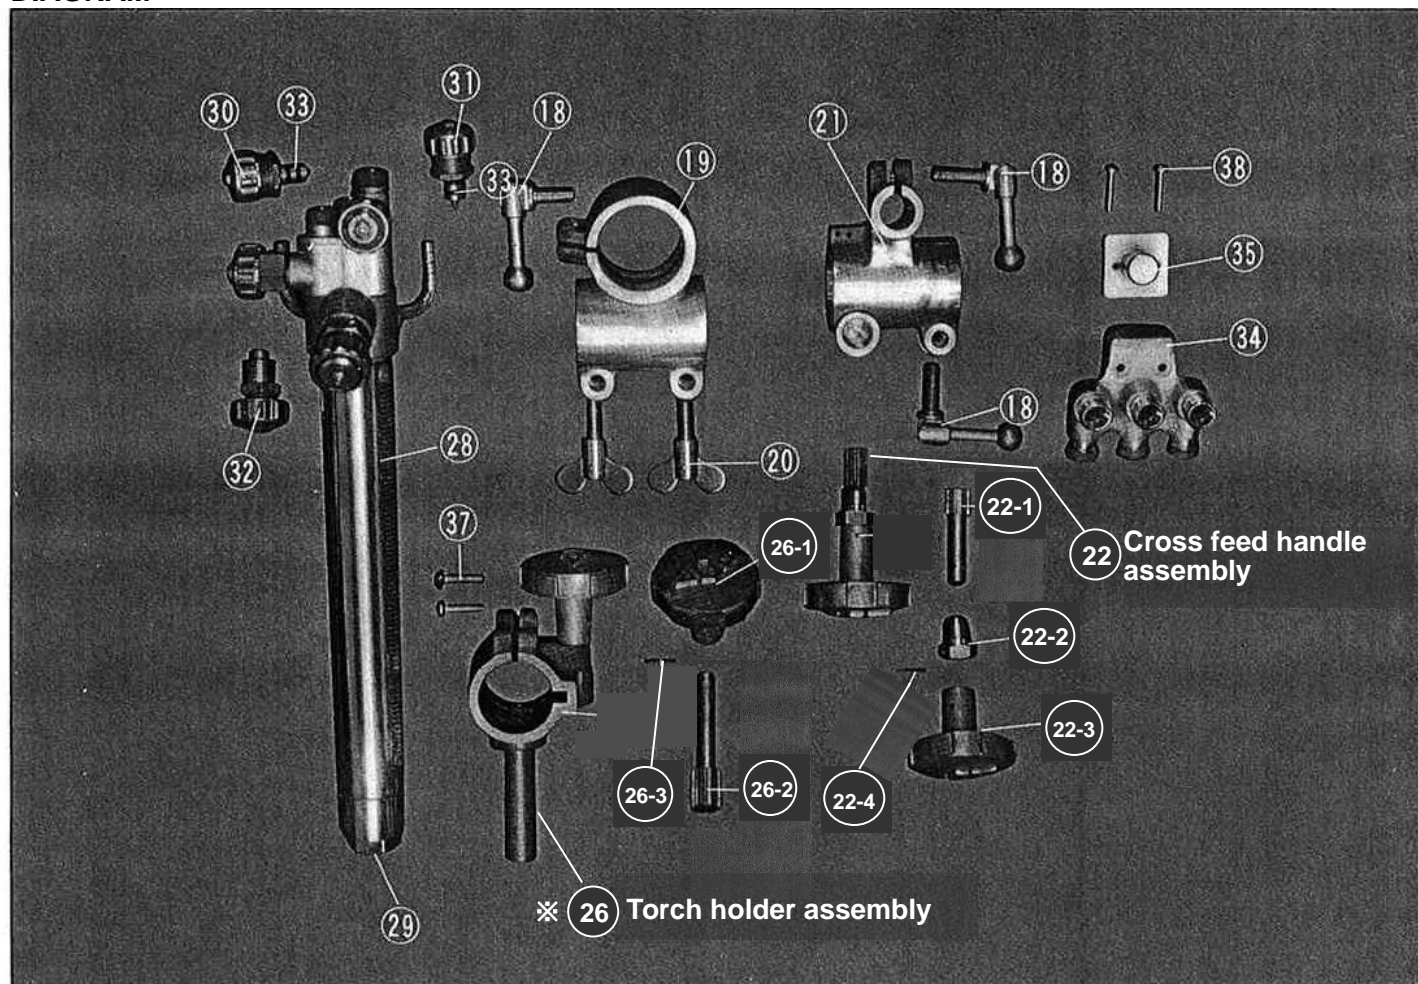

6W400009-3

IK-12max3 TORCH L-100

DIAGRAM

※ We have marked a line to match the scale, but we do not guarantee accuracy.
Please use this as a guide.

The line is not attached when purchasing individual parts. Mark it when replacing parts.

PARTS RIST

ITEM No.	PART NAME	Qty	STOCK No.	REMARKS
18	Crank handle	1	60030313	
19	Arm holder base	1	60030314	
20	Wing bolt	3	60030315	
21	Cross feed holder	1	60030372	With key
22	Cross feed handle assembly	1	60030373	
22-1	Pinion	1	60030375	
22-2	Pinion metal	1	60030374	
22-3	Handle	1	60030317	
22-4	Spring pin	1	6B022516	PR-2.5x16
26	Torch holder assembly	1	60030376	※
26-1	Handle	1	60030317	
26-2	Pinion	1	60030377	

ITEM No.	PART NAME	Qty	STOCK No.	REMARKS
26-3	Spring pin	1	6B022516	PR-2.5x16
28	Torch rack	1	60010703	With screw
29	Tip fixing nut	1	60005020	
30	Valve for preheat oxygen	1	60015355	
31	Valve for gas	1	60015356	
32	Valve for jet oxygen	1	60015122	
33	O-Ring	1	6E900001	KS-5 ★
34	Distributor body	1	60013303	
	Distributor body	1	60013304	U.S.A. only
35	Distributor bracket	1	60013305	
37	Screw	2	6C520418	SP-4x18
38	Screw	2	6C520430	SP-4x30